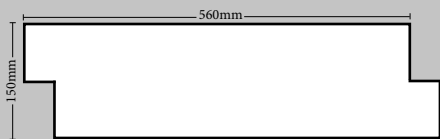

## Panel Size

560x150mm

Strong as an Ox. Rustic Black is a gloriously dark, burly, brawny black quartzite stone wall cladding. A stunning feature on an exterior wall and capable of working with many stone or porcelain coping and surrounding tile options. Stay strong with Rustic Black stacked stone panels!